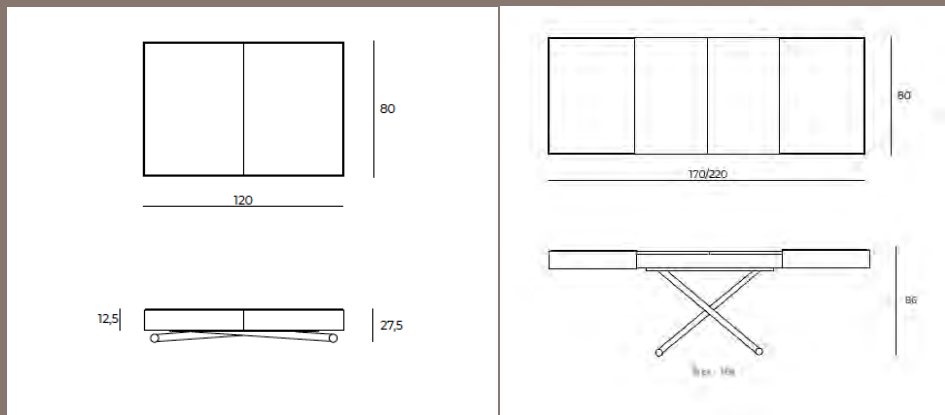

Transformable table with metal base, fine tuning lifting gas system from 27,5 to 86cm adjustable at any height. Synchronized telescopic opening system. Ecowood top, sides and extensions (19mm). Four wheels for easy movement.

Design: Studio Pizeta

120x80 H.27,5

120x80 H.86

170/220 H.86

*ET53 Transformable coffee table.
Eco-wood top, Canaletto finishing.
Bronze metal base.
ES61 Biset, chairs • Polypropylene, moka color.*

FOLD OUT FURNITURE – Clever space solutions
HOBART: Phone: 0499 883 400 **Email:** info@foldoutfurniture.com.au
MELBOURNE: Phone: 0499 999 931 **Email:** info.vic@foldoutfurniture.com.au
WEBSITE: www.foldoutfurniture.com.au **FACEBOOK:** www.facebook.com/foldoutfurniture