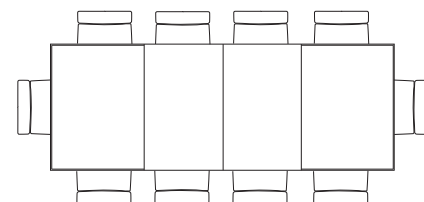

New Cover

TAVOLINO TRASFORMABILE • TRANSFORMABLE COFFEE TABLE

New Cover is a practical coffee table that can be transformed into a comfortable and large dining table. Thanks to its mechanism it is possible to raise and lengthen the top, completely changing its function.

Transformable table with metal base, fine tuning lifting gas system from 27,5 to 86cm adjustable at any height. Synchronized telescopic opening system. Ecowood top, sides and extensions (19mm). Four wheels for easy movement.

Design: Studio Pizeta

120x80 H.27,5

120x80 H.86

170/220 H.86

*ET53 Transformable coffee table.
Eco-wood top, Canaletto finishing.
Bronze metal base.
ES61 Biset, chairs • Polypropylene, moka color.*

FOLD OUT FURNITURE – Clever space solutions
HOBART: Phone: 0499 883 400 **Email:** info@foldoutfurniture.com.au
MELBOURNE: Phone: 0499 999 931 **Email:** info.vic@foldoutfurniture.com.au
WEBSITE: www.foldoutfurniture.com.au **FACEBOOK:** www.facebook.com/foldoutfurniture