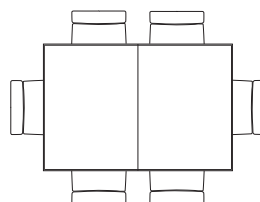

New Cover

TAVOLINO TRASFORMABILE • TRANSFORMABLE COFFEE TABLE

New Cover is a practical coffee table that can be transformed into a comfortable and large dining table. Thanks to its mechanism it is possible to raise and lengthen the top, completely changing its function.

Transformable table with metal base, fine tuning lifting gas system from 27,5 to 86cm adjustable at any height. Synchronized telescopic opening system. Ecowood top, sides and extensions (19mm). Four wheels for easy movement.

Design: Studio Pizeta

120x80 H.27,5

120x80 H.86

170/220 H.86

*ET53 Transformable coffee table.
Eco-wood top, Canaletto finishing.
Bronze metal base.
ES61 Biset, chairs • Polypropylene, moka color.*

FOLD OUT FURNITURE – Clever space solutions
HOBART: Phone: 0499 883 400 **Email:** info@foldoutfurniture.com.au
MELBOURNE: Phone: 0499 999 931 **Email:** info.vic@foldoutfurniture.com.au
WEBSITE: www.foldoutfurniture.com.au **FACEBOOK:** www.facebook.com/foldoutfurniture