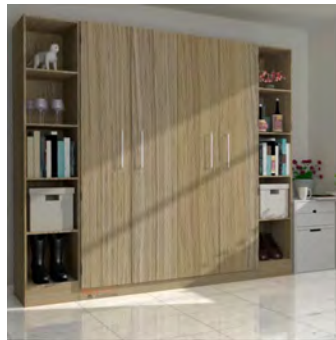

Bookcase Measurements

	H x W x D
Single	2200 x 465 x 450
Double	2200 x 370 x 450
Queen	2200 x 378 x 450

FOLD OUT FURNITURE – Smart. Space. Solutions

HOBART: Phone: 0499 883 400 **Email:** info@foldoutfurniture.com.au
MELBOURNE: Phone: 0499 999 931 **Email:** info.vic@foldoutfurniture.com.au

NEXT BED RANGE

Separate wallbed mechanism and bi-fold door cabinet

Price List Jan 2024

*Includes GST; Excludes delivery, mattress and installation.

NeXt Bed Mechanism Only		
Requires depth of 450mm to go into an existing cupboard;		
Single	\$1280	Mattresses: -Up to 30 cm without a cabinet, or with a deeper cabinet of your own. - Max 27 cm in our Bifold door cabinet.
Double	\$1338	
Queen	\$1412	
Next Bed Bi-Fold door Cabinet and Wall bed Mechanism		
Takes mattress up to 27cm deep	Flat Pack Modern Colour Range	Flat Pack Premium Colour Range
Single	\$2,320	\$2,860
Double	\$2,515	\$3,035
Queen	\$2,725	\$3,240
Shelving Units to fit beside cabinet		
NB-1: 4 ADJUSTABLE shelves	\$350	\$380
NB-2: 4 FIXED shelves	\$365	\$395