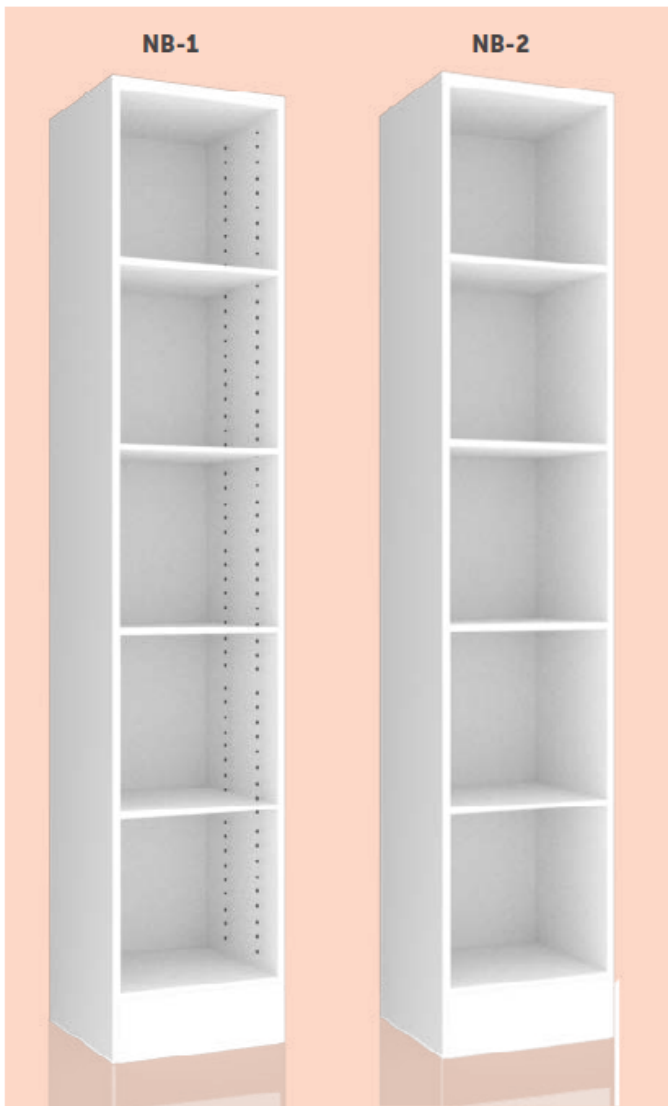

NeXT BED BOOKCASES

Additional Bookcase options available to compliment your NeXtBed

Stock#	NeXtBed Bookcase Options	Modern Colour Range	Premium Colour Range
NB-1	Bookcase with 4 x adjustable shelves	\$350	\$385
NB-2	Bookcase with 4 x FIXED shelves	\$365	\$400

Bookcase Measurements

	H x W x D
Single	2200 x 465 x 450
Double	2200 x 370 x 450
Queen	2200 x 378 x 450

FOLD OUT FURNITURE – Smart. Space. Solutions

HOBART: Phone: 0499 883 400 **Email:** info@foldoutfurniture.com.au
MELBOURNE: Phone: 0499 999 931 **Email:** info.vic@foldoutfurniture.com.au

NEXT BED RANGE

Separate wallbed mechanism and bi-fold door cabinet

Price List Jan 2024

*Includes GST; Excludes delivery, mattress and installation.

NeXt Bed Mechanism Only		
Requires depth of 450mm to go into an existing cupboard;		
Single	\$1280	Mattresses: -Up to 30 cm without a cabinet, or with a deeper cabinet of your own. - Max 27 cm in our Bifold door cabinet.
Double	\$1338	
Queen	\$1412	
Next Bed Bi-Fold door Cabinet and Wall bed Mechanism		
Takes mattress up to 27cm deep	Flat Pack Modern Colour Range	Flat Pack Premium Colour Range
Single	\$2,320	\$2,860
Double	\$2,515	\$3,035
Queen	\$2,725	\$3,240
Shelving Units to fit beside cabinet		
NB-1: 4 ADJUSTABLE shelves	\$350	\$380
NB-2: 4 FIXED shelves	\$365	\$395