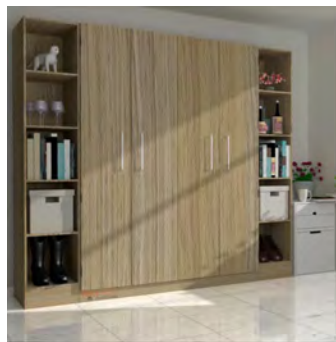

NEXT BED RANGE

Separate wallbed mechanism and bi-fold door cabinet

Price List June 2021

NeXt Bed Mechanism Only		
Requires depth of 450mm to go into an existing cupboard;		
Single	\$1230	Mattresses: -Up to 30 cm without a cabinet, or with a deeper cabinet of your own. - Max 27 cm in our Bifold door cabinet.
Double	\$1275	
Queen	\$1345	
Next Bed Bi-Fold door Cabinet and Wall bed Mechanism		
Takes mattress up to 27cm deep	Flat Pack Modern Colour Range	Flat Pack Premium Colour Range
Single	\$2,210	\$2,725
Double	\$2,395	\$2,890
Queen	\$2,595	\$3,085
Shelving Units to fit beside cabinet		
NB-1: 4 ADJUSTABLE shelves	\$295	\$325
NB-2: 4 FIXED shelves	\$310	\$340