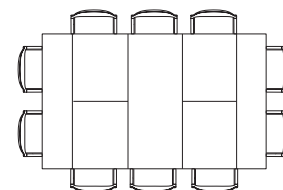

Panachè

CONSOLLE TRASFORMABILE • TRANSFORMABLE CONSOLE

Extendable console, equipped with an exclusive opening mechanism integrated in the top and telescopic aluminum guides, can accommodate up to two book extensions that remain completely hidden in the top. The painted metal base is characterized by an essential and elegant line.

50x111,5 H.78

95/140/185x111,5 H.78

EC15 Extendable console.
 Eco-wood top, Ancient Old finishing.
 Bronze metal base.
ES87 Boys, chairs • Grey and pink
 Velvet

FOLD OUT FURNITURE – Clever space solutions
HOBART: Phone: 0499 883 400 **Email:** info@foldoutfurniture.com.au
MELBOURNE: Phone: 0499 999 931 **Email:** info.vic@foldoutfurniture.com.au
WEBSITE: www.foldoutfurniture.com.au **FACEBOOK:** www.facebook.com/foldoutfurniture