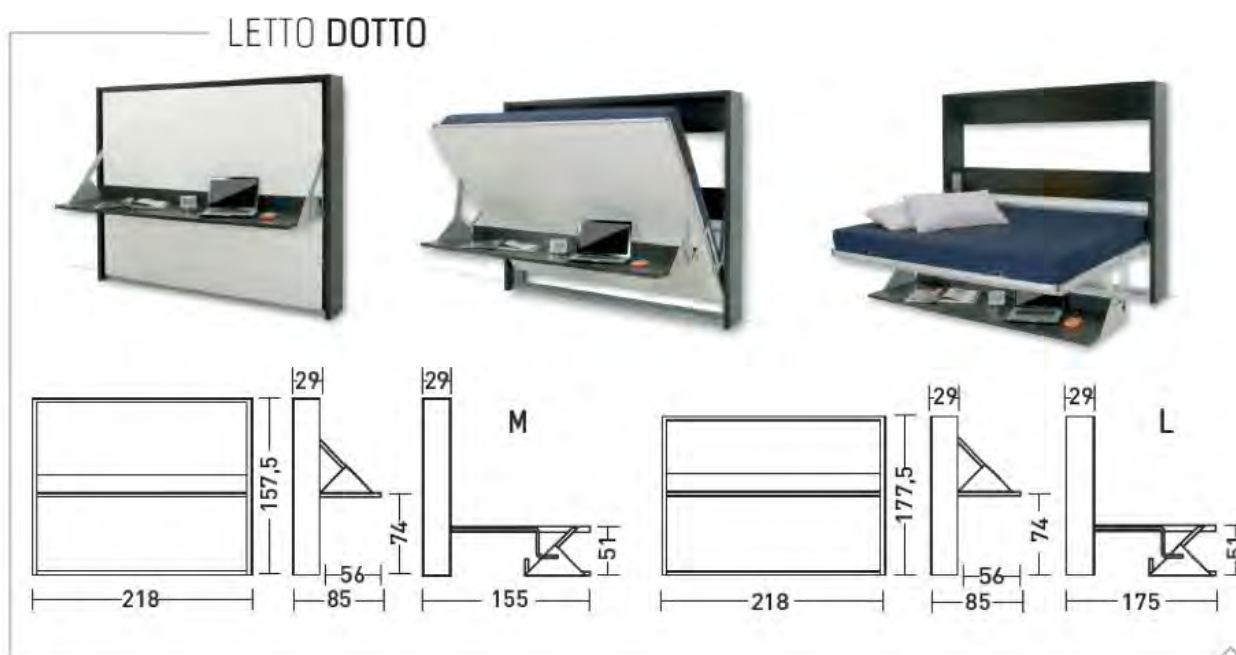

Guarda il video
Watch video

DAY

LETTO DOTTO

The DOTTO includes a large desk that lowers automatically, and stays level, when you open the bed. There is no need to move anything from the desk. The melamine structure and front panel is available in a range of colours, with the metal frame in an embossed aluminium color. The wooden slat base provides for a comfortable sleep and mattress aeration. Optional Bookcase; folding headrest and back panel available. Available in the following sizes: DOTTO M: Double bed size 145x205cm DOTTO L: Queen bed size 165x205 cm N.B. Wall fastening mandatory.