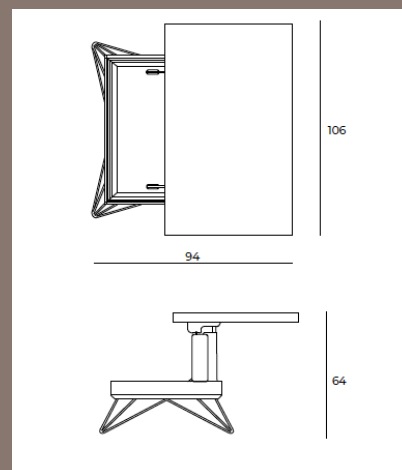

Ray

TAVOLINO TRASFORMABILE • LIFTING COFFEE TABLE

Ray is a multifunctional elevating table with a linear and clean design.

Raising the top, you will discover a large compartment to be used as a storage box.

design: Marco Pozzoli

R A Y

*ET70 Transformable coffee table.
Eco-wood top, Stone finishing.
Graphite metal structure.*

FOLD OUT FURNITURE – Clever space solutions

HOBART: Phone: 0499 883 400
MELBOURNE: Phone: 0499 999 931
WEBSITE: www.foldoutfurniture.com.au