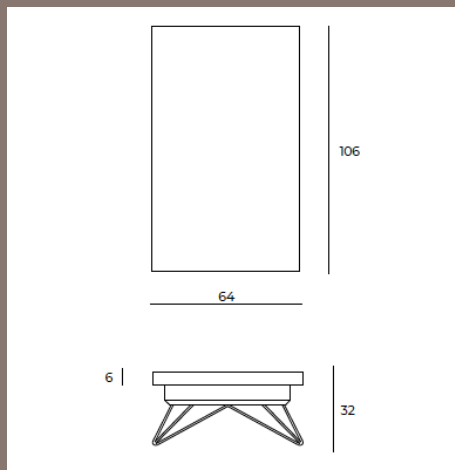

Ray

TAVOLINO TRASFORMABILE • LIFTING COFFEE TABLE

Ray is a multifunctional elevating table with a linear and clean design.

Raising the top, you will discover a large compartment to be used as a storage box.

design: Marco Pozzoli

R A Y

*ET70 Transformable coffee table.
Eco-wood top, Stone finishing.
Graphite metal structure.*

FOLD OUT FURNITURE – Clever space solutions

HOBART: Phone: 0499 883 400
MELBOURNE: Phone: 0499 999 931
WEBSITE: www.foldoutfurniture.com.au