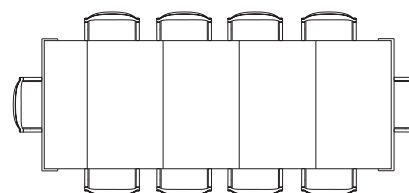

95/153/211/269x87 H.75