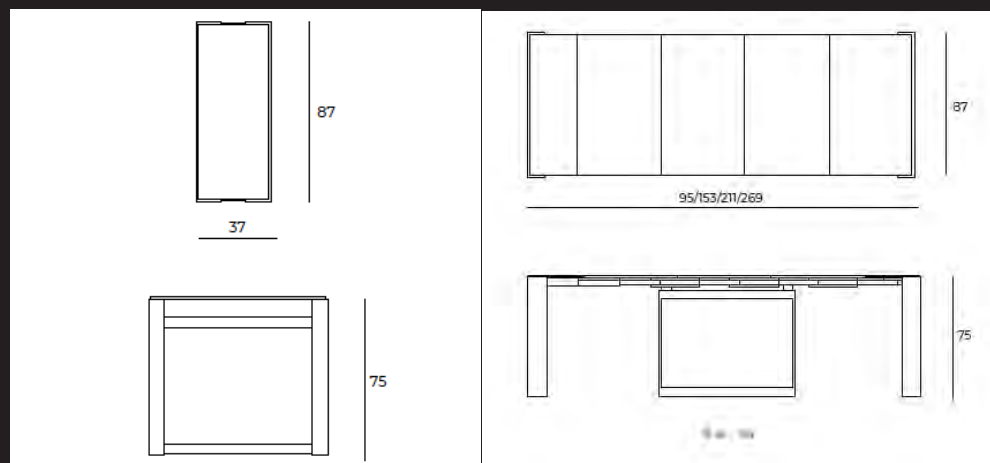

Design: Marco Pozzoli

37x87 H.75

95/153/211/269x87 H.75

FOLD OUT FURNITURE – Clever space solutions

HOBART: Phone: 0499 883 400 **Email:** info@foldoutfurniture.com.au
MELBOURNE: Phone: 0499 999 931 **Email:** info.vic@foldoutfurniture.com.au
WEBSITE: www.foldoutfurniture.com.au **FACEBOOK:** www.facebook.com/foldoutfurniture