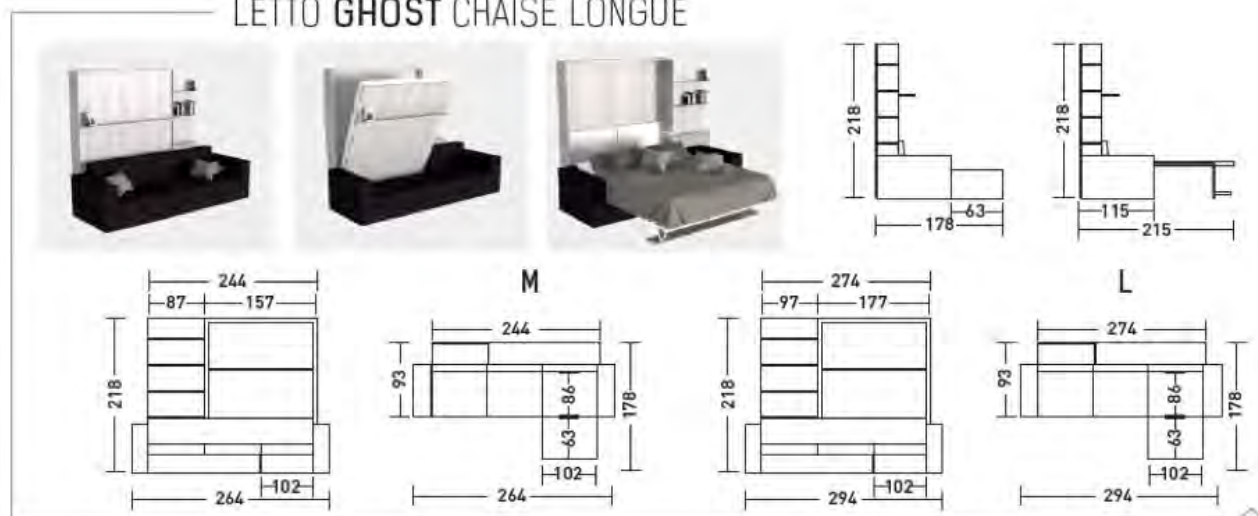

Guarda il video
Watch video

LETTO GHOST + CHAISE LOUNGE

The Ghost vertical bed with sofa and chaise lounge. This composition offers a comfortable three seat sofa, a chaise lounge that can be used on either the left or the right hand side. It also has a shelf and a useful storage space under the sofa and behind the third seat. Optional in-arm storage space is also available. The bed is easily opened forwards over the sofa to provide a ready-to-use bed, without moving anything off the shelf. The shelf is synchronized with the opening of the bed - remaining horizontal to the floor, and provides extra stability as a leg. The sofa is completely removable. A wide range of fabric and cabinetry colours is available, along with custom cabinetry to complement your space. Melamine structure with strong metal frame in an embossed aluminium color. Slatted base for comfort and mattress aeration.

SIZES: Double 145x205 or Queen size:165x205. N.B. Wall fastening mandatory

LETTO GHOST CHAISE LONGUE

DAY

FOLD OUT FURNITURE - Clever space solutions
Melbourne: 0499 99 9931 Email: info.vic@foldoutfurniture.com.au
Hobart: 0499 88 3400 Email: info@foldoutfurniture.com.au
www.foldoutfurniture.com.au