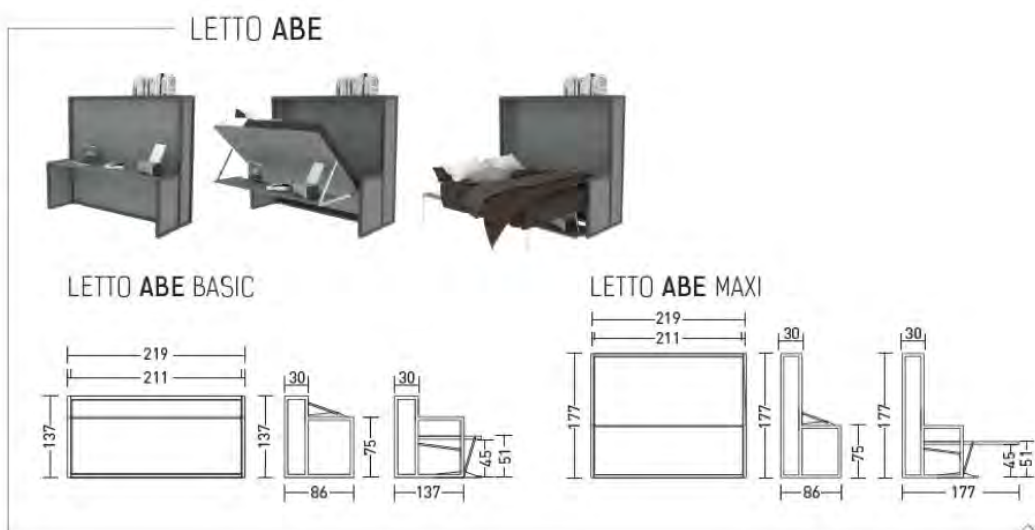

# LETTO ABE

This freestanding wall bed with a full size desk does NOT require wall fixing. Without moving anything from the desk, you can transform your desk into a ready-to-use bed. The front panel and structure are available in a wide range of matching or complementary colours, and the wooden slat base provides comfortable mattress support and aeration. The metal frame is available in a choice of colours.

ABE BASIC:

King Single: 125x205 cm

ABE MAXI:

Queen Size: 165x205 cm

DAY

**FOLD OUT FURNITURE - Clever space solutions**

Melbourne: 0499 99 9931 Email: [info.vic@foldoutfurniture.com.au](mailto:info.vic@foldoutfurniture.com.au)