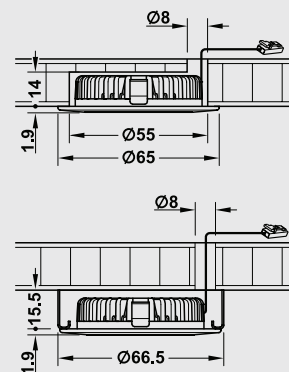

**Note:**

Only IP 44 rated when recess mounted (provides protection against moisture).

	Product Type	Light Colour (K)	Wattage (W)	Finish	Cat. No.	Cat. Page Ref.
	LOOX 2020 Downlight	3000	3.2	Nickel plated, matt	833.72.020	20 - 21
		4000	3.2	Nickel plated, matt	833.72.021	20 - 21
		5000	3.2	Nickel plated, matt	833.72.022	20 - 21
	Surface mount ring	-	-	Nickel plated, matt	833.72.800	20 - 21

Packing: 1 piece (light supplied with 2 mtr connecting lead)

**Note:**

Additional technical information can be found in the 2014 LOOX Lighting System catalogue on the pages referenced above.