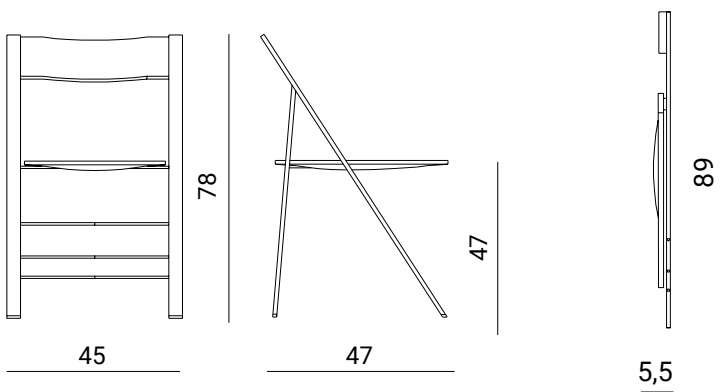

Pock

SEDIA PIEGHEVOLE • FOLDING CHAIR

ES69

*Seat in polypropylene white color and white structure.
Seat in polypropylene red and red structure.
Seat in polypropylene pearl grey color and metal painted satin structure.
Seat polypropylene graphite color and metal black structure.*