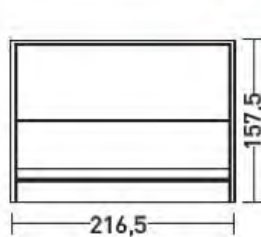

**LETTO HOUDINI
VERTICALE**

NIGHT

SMART BEDS
by Colombo 907

FOLD OUT FURNITURE - Clever space solutions
Melbourne: 0499 99 9931 Email: info.vic@foldoutfurniture.com.au
Hobart: 0499 88 3400 Email: info@foldoutfurniture.com.au
www.foldoutfurniture.com.au

LETTO HOUDINI ORIZZONTALE

LONG VERSION

M

L