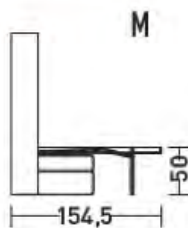

The VERTICAL HOUDINI is ideal for narrow living spaces, or when above bed storage/bookcase is also required.

Available in the following sizes: Houdini M: 145x205 cm - Houdini L: 165x205 cm

N.B. Wall fastening mandatory.

LETTO HOUDINI ORIZZONTALE

SHORT VERSION

LONG VERSION

M

L