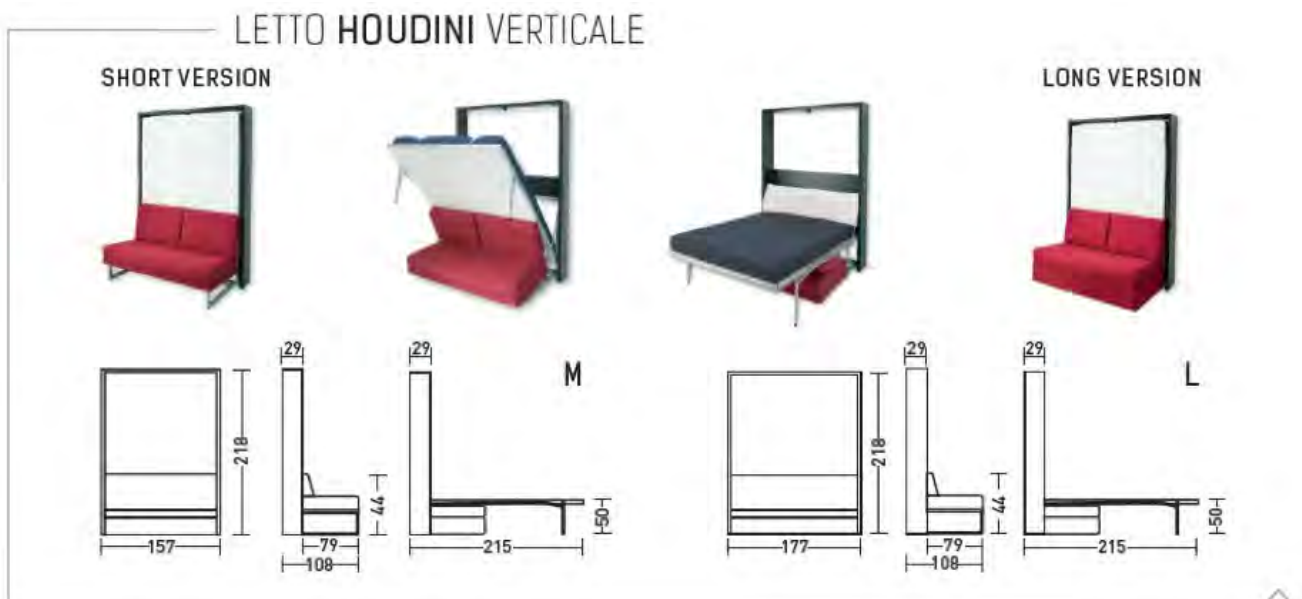

Guarda il video
Watch video

LETTO HOUDINI - Vertical or Horizontal

The Houdini bed comes as both a vertical and a horizontal wallbed/sofa option. The sofa cushions are completely removable. The melamine structure, front panel and fabric come in a range of colours, and the metal frame is an embossed aluminium color. The wooden slat base provides comfortable mattress support and aeration. Optional extras include folding headboards; digital print on the front panel; back panels and removable headboard cushions. Customised cabinetry is also available.

The VERTICAL HOUDINI is ideal for narrow living spaces, or when above bed storage/bookcase is also required.

Available in the following sizes: Houdini M: 145x205 cm - Houdini L: 165x205 cm

N.B. Wall fastening mandatory.

LETTO HOUDINI ORIZZONTALE

SHORT VERSION

LONG VERSION

M

L