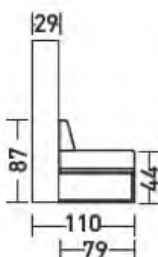

The VERTICAL HOUDINI is ideal for narrow living spaces, or when above bed storage/bookcase is also required.

Available in the following sizes: Houdini M: 145x205 cm - Houdini L: 165x205 cm

N.B. Wall fastening mandatory.

LETTO HOUDINI ORIZZONTALE

SHORT VERSION

LONG VERSION

M

L