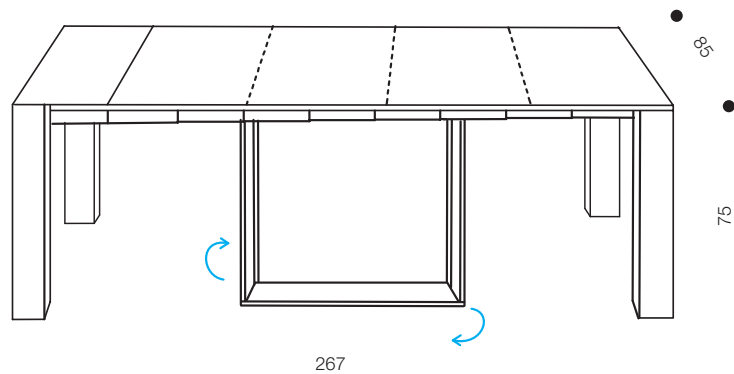

A4

Design: Marco Pozzoli / Giacomo Mauri

OZZIO® ITALIA

The smallest console all over the world is only 35 cm depth once closed! A4 becomes a dining table up to 12 seats, perfect for informal living. The central and pivoting leg assures everybody the best sitting comfort.

Consolle T021 A4 / Sedia S215 RIPIEGO Console Structure and top PZ51 / Chair S215 RIPIEGO Structure MT98 Seat and back FL57

FINO A 12 POSTI / UP TO 12 SEATS

GAMBE DOTATE DI 6 RUOTE/ 6 WHEELS UNDER SLIDING LEGS