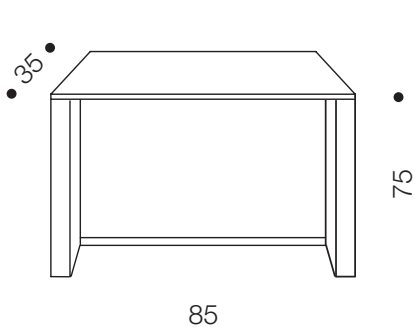

A4

Design: Marco Pozzoli / Giacomo Mauri

OZZIO® ITALIA

The smallest console all over the world is only 35 cm depth once closed! A4 becomes a dining table up to 12 seats, perfect for informal living. The central and pivoting leg assures everybody the best sitting comfort.

Consolle T021 A4 / Sedia S215 RIPIEGO Console Structure and top PZ51 / Chair S215 RIPIEGO Structure MT98 Seat and back FL57

FINO A 12 POSTI / UP TO 12 SEATS

GAMBE DOTATE DI 6 RUOTE/ 6 WHEELS UNDER SLIDING LEGS