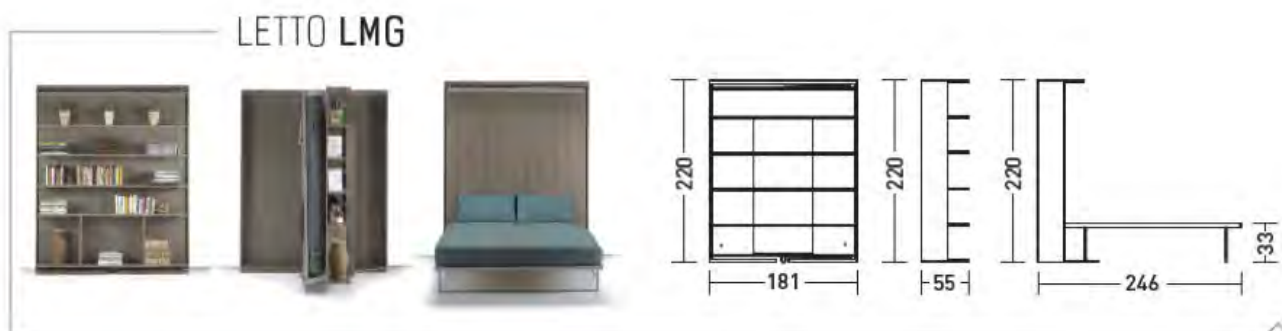

Guarda il video
Watch video

QUEEN SWIVEL BED

The element of surprise! We like to call it the JAMES BOND bed. This unique wallbed system allows you to swivel this bookcase to reveal a queen size bed. A beautiful and functional piece of furniture equally at home in the lounge room, study or guest room. A range of melamine colours to choose from, with a strong metal frame in an embossed aluminium colour, and a wooden slat base for a comfortable sleep and mattress aeration. Mattress base 160 x 200 cm. NB Wall fastening mandatory. Options available include - folding table; TV support, custom cabinetry and doors.