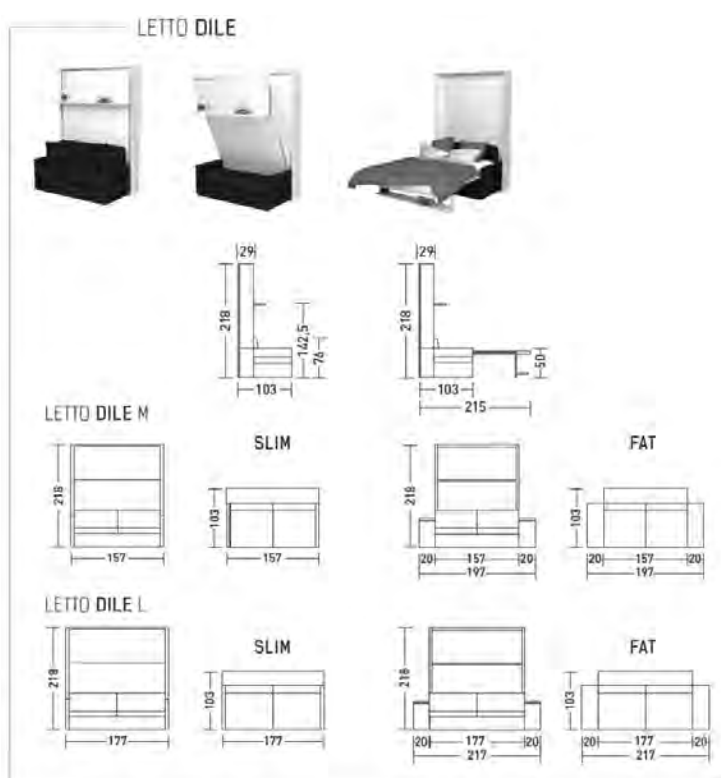

Guarda il video
Watch video

LETTO DILE

The DILE consists of a comfortable sofa with a practical storage area under the cushions; optional in-arm storage, choice of wide or narrow arms and a shelf that acts as a leg when the bed is open.

Melamine structure and front panel in a range of colours, with a strong metal frame in an embossed aluminium color. Wooden slat mattress base for comfort and aeration. Optional backpanel and headboard cushions available.

Available in the following sizes:

DILE M:

Double bed size 145x205cm

DILE L:

Queen bed size 165x205cm

N.B.:Wall fastening mandatory

DAY

FOLD OUT FURNITURE - Clever space solutions

Melbourne: 0499 99 9931 Email: info.vic@foldoutfurniture.com.au

Hobart: 0499 88 3400 Email: info@foldoutfurniture.com.au

www.foldoutfurniture.com.au

SMART BEDS
by Colombo 907

In Arm storage

Underseat storage