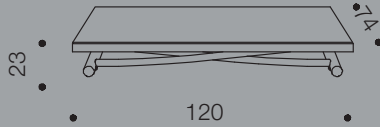

PLANET

Tavolino trasformabile T115 PLANET Structure MT92 Top CR18 / Chair S150 OPLÀ Structure MT92 Seat and back FL51 -