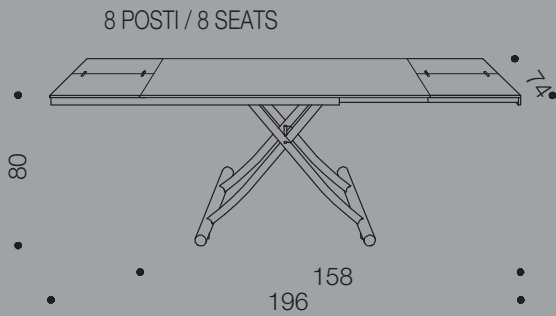

PLANET

Tavolino trasformabile T115 PLANET Structure MT92 Top CR18 / Chair S150 OPLÀ Structure MT92 Seat and back FL51 -