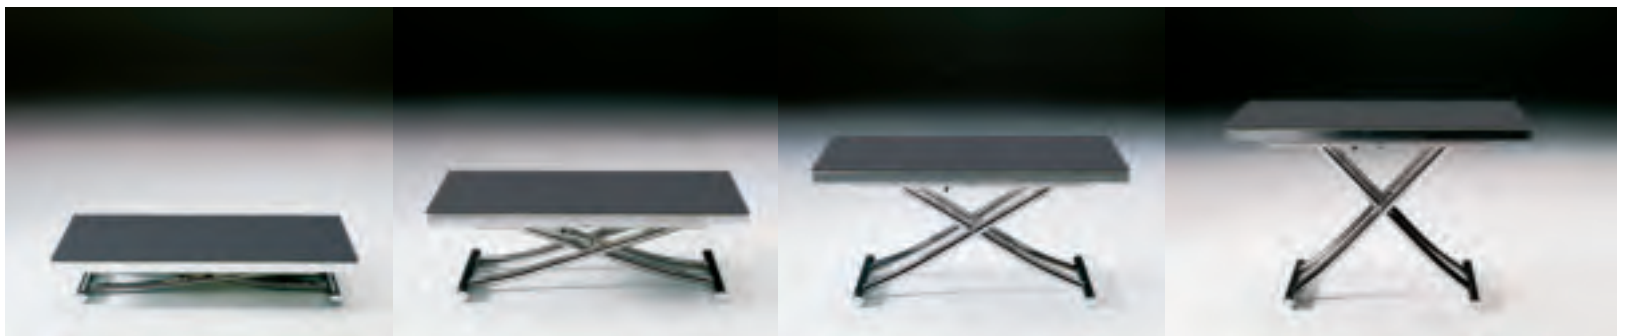

FOLD OUT FURNITURE – Clever space solutions

HOBART: Phone: 0499 883 400   **Email:** info@foldoutfurniture.com.au
MELBOURNE: Phone: 0499 999 931   **Email:** info.vic@foldoutfurniture.com.au
WEBSITE: www.foldoutfurniture.com.au   **FACEBOOK:** www.facebook.com/foldoutfurniture