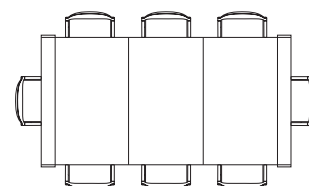

Slimmy

CONSOLLE TRASFORMABILE • TRANSFORMABLE CONSOLE

Innovative in design and finishes, Slimmy stands out for its small dimension and at the same time for its great stability.

Suitable for any corner of the house, with its small size, it can actually be positioned behind a door but also can become a large dining table that accommodate up to 8 guests.

design: Studio Pizeta

18x90 H.76

66/114/162x90 H.76

EC16 Extendable console.
 Eco-wood structure and extensions,
 splated white finishing.
ES69 Pock, chairs • Graphite and red polypropylene.

EC16 Extendable console.
 Eco-wood structure and extensions,
 Ancient old finishing.
ES69 Pock, chairs • Grafite polypropylene.