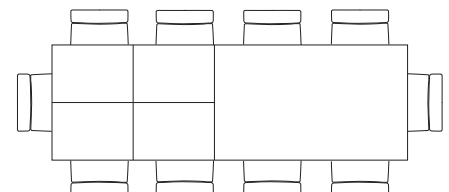

# Up

TAVOLINO TRASFORMABILE • TRANSFORMABLE COFFEE TABLE

*Up is a multifunctional product, its smart and refined design contains a reliable technology. Up is a coffee table with small dimensions with surprising performance, it changes shapes according to the use.*

*design: Studio Pizeta*

126x76 H.28,5

126x76 H.85

181x76 H.85

236x76 H.85

U P

**ET72** Transformable coffee table.  
Eco-wood top,  
Carbone finishing. Graphite metal base.  
**ES64** Quick, chairs • soft eco-leather, white color