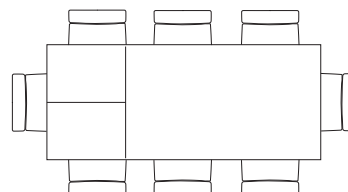

# Up

TAVOLINO TRASFORMABILE • TRANSFORMABLE COFFEE TABLE

*Up is a multifunctional product, its smart and refined design contains a reliable technology. Up is a coffee table with small dimensions with surprising performance, it changes shapes according to the use.*

*design: Studio Pizeta*

126x76 H.28,5

126x76 H.85

181x76 H.85

236x76 H.85

U P

**ET72** Transformable coffee table.  
Eco-wood top,  
Carbone finishing. Graphite metal base.  
**ES64** Quick, chairs • soft eco-leather, white color