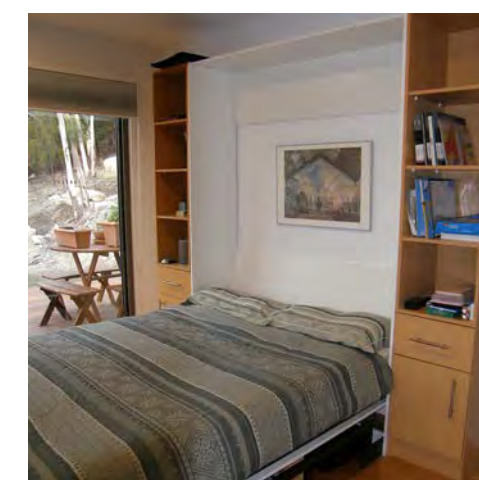

AlphaBed THE ALPHA bed FLAT PACK

To this can be added:

- Side units with combinations of shelves; bookcases and cupboards to suit your needs.
- A desk to turn your room into a study or a craft room.

The **Alpha Bed** is delivered direct to you in a ready to assemble flat pack, complete with all necessary hardware, handles and instructions.

can also be purchased alone, complete with a cut-list for you or your joiner to create your own bespoke cabinet. (The mechanism **MUST** be attached to a cabinet to function).

HORIZONTAL BED

	BOX SIZE H x W x D	WALL TO END OF BED
SINGLE	1187 x 2028 x 410	1258mm
DOUBLE	1567 x 2028 x 410	1637mm
QUEEN	1721 x 2155 x 410	1791mm

QUEEN 2049 x 560 mm

Height of back board 216 mm

WE ARE ALSO PROUD TO OFFER:

- a full installation service
- locally made mattresses
- Customised shelving

HORIZONTAL ALPHA BED - optional desk

FOLD OUT FURNITURE www.foldoutfurniture.com.au