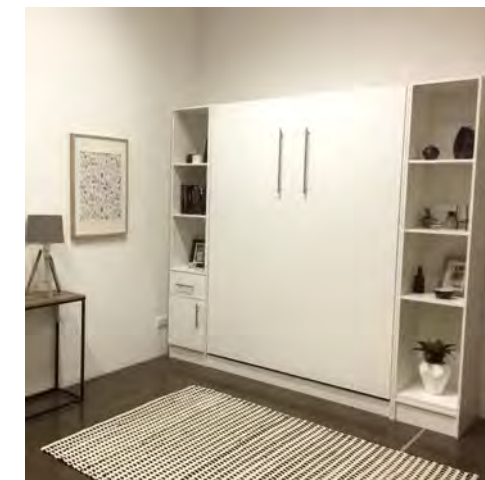

AlphaBed THE ALPHA bed FLAT PACK

To this can be added:

- Side units with combinations of shelves; bookcases and cupboards to suit your needs.
- A desk to turn your room into a study or a craft room.

The **Alpha Bed** is delivered direct to you in a ready to assemble flat pack, complete with all necessary hardware, handles and instructions.

QUEEN 2049 x 560 mm

Height of back board 216 mm

WE ARE ALSO PROUD TO OFFER:

- a full installation service
- locally made mattresses
- Customised shelving

HORIZONTAL ALPHA BED - optional desk

FOLD OUT FURNITURE www.foldoutfurniture.com.au