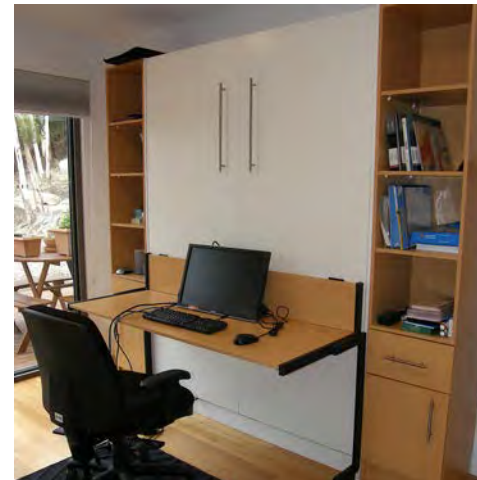

AlphaBed THE ALPHA bed FLAT PACK

To this can be added:

- Side units with combinations of shelves; bookcases and cupboards to suit your needs.
- A desk to turn your room into a study or a craft room.

The **Alpha Bed** is delivered direct to you in a ready to assemble flat pack, complete with all necessary hardware, handles and instructions.

QUEEN 2049 x 560 mm

Height of back board 216 mm

WE ARE ALSO PROUD TO OFFER:

- a full installation service
- locally made mattresses
- Customised shelving

HORIZONTAL ALPHA BED - optional desk

FOLD OUT FURNITURE www.foldoutfurniture.com.au