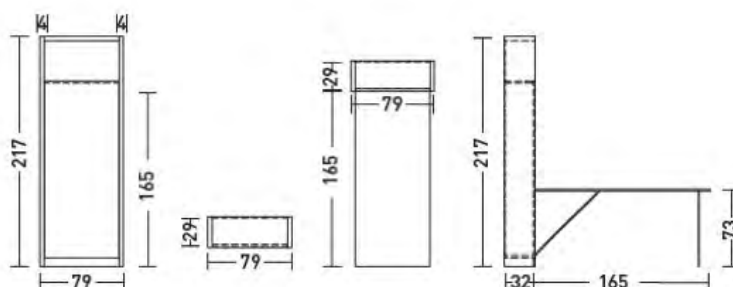

Guarda il video
Watch video

MOBILE MIA

The MIA is a slim profile storage unit with a large functional folding table. Inside are 2 adjustable shelves. Available in a range of melamine colours, this unit requires wall fastening for safety.

MOBILE MIA