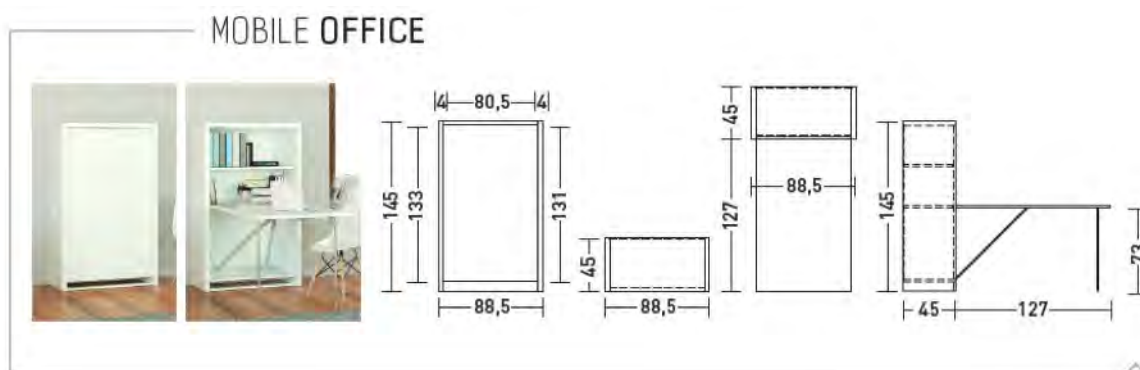

# MOBILE OFFICE

MOBILE OFFICE - provides a deeper unit than the MIA Unit (ie: 45 cm deep vs 29 cm of the MIA). It provides a folding desk and 2 shelves. It is available in a range of melamine finishes and with optional retractable electrical outlets integrated into the structure.