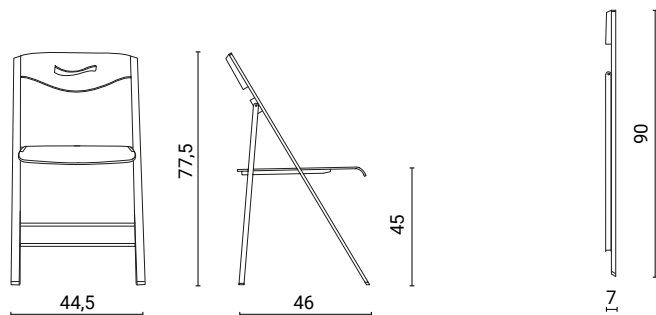

RIPIEGO

Design: Giuliano Cappelletti Architetto / Studio Ozeta

A simple and functional folding chair, today also available in wooden and new finishes. Ideal for the living proposal, perfectly matching trasformable tables or consoles.

OZZIO® ITALIA

Chair S215 RIPIEGO Structure MT98 - Chaise S215

Chair S215 RIPIEGO Structure MT92 Seat and back PW97, PW99

RIPIEGO

Chair S215 RIPIEGO
Structure MT90 Seat
and back PW91

Chair S215 RIPIEGO Structure MT61 seduta FL51 - S216 CARRELLO Structure FL51