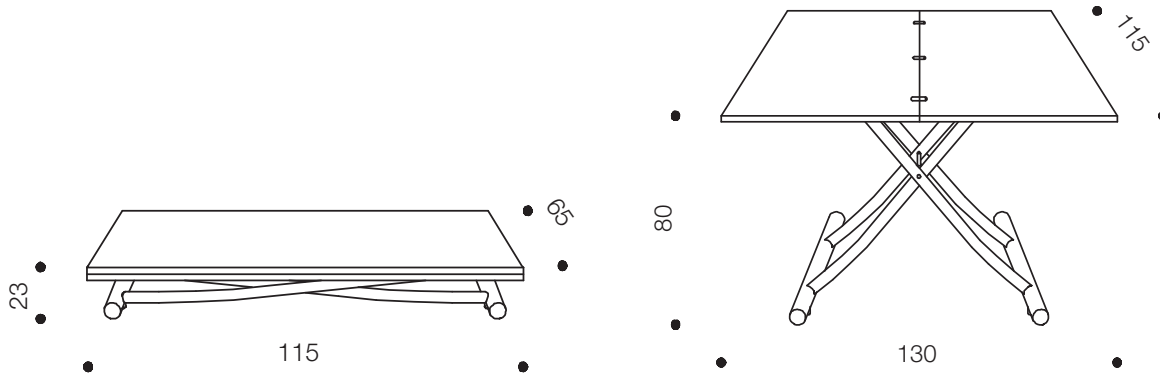

OZZIO® ITALIA

MONDIAL

Design: Studio Ozeta

Irony and fun at the base of the Mondial project. A multifunctional table at different height and look to support the Chair systems. With its doubling top it becomes a perfect dining table for any occasions.

4-6 POSTI / 4-6 SEATS

Transformable table T096 MONDIAL Structure MT92 Top ML98

FOLD OUT FURNITURE – Clever space solutions

HOBART: Phone: 0499 883 400 Email: info@foldoutfurniture.com.au
MELBOURNE: Phone: 0499 999 931 Email: info.vic@foldoutfurniture.com.au
WEBSITE: www.foldoutfurniture.com.au FACEBOOK: www.facebook.com/foldoutfurniture