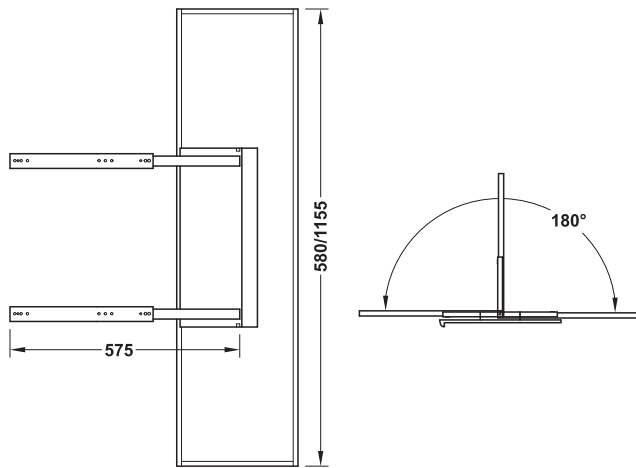

Pivot sliding mirror

Pivot pull-out mirror slides out from the cupboard and pivots

Installation dimensions

- Version: With single extension runners
- Fixing: Side mounting / reversible
- Finish: Mirror
- Dimensions (mm): 45 x 445 x 1450 W x D x H
 Runner depth: 400
 Mirror size: 300 x 1400 W x H

	Cat. No.
	563.40.341

Packing: 1 piece

Dimensions in mm Dimensional data not binding. We reserve the right to alter specifications without notice