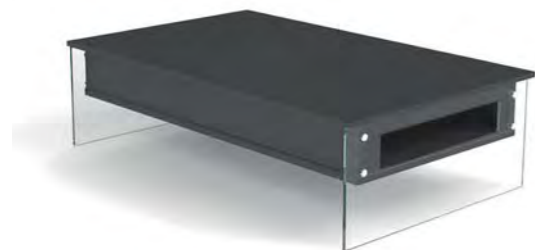

0/264

Aperto (open): cm.130×80+35×65h
Chiuso (closed): cm. 130×80×40h