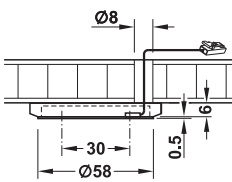

LOOX Surface mounted down light
1.5 Watt, round - 12V

LOOX Surface mounted down light
1.7 Watt, round - 12V

2

Lighting

3200 K	5000 K	Blue	160°	
254 lx	400 lx	230 lx	250 mm	
90 lx	140 lx	80 lx	500 mm	
46 lx	80 lx	40 lx	750 mm	
23 lx	40 lx	20 lx	1000 mm	

6400 K	90°	
467 lx	250 mm	
130 lx	500 mm	
62 lx	750 mm	

Light Colour	Warm White	Cool White	Blue
Wattage	1.5		
Number of LED's	19		
Light output (lumen)	51	62	16
Lumen per watt	34	41	10
Colour rendering index (CRI)	90	80	-
Cable length (mm)	2500		

Dimensions in mm Dimensional data not binding. We reserve the right to alter specifications without notice