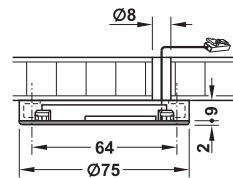

LOOX Surface mounted down light
1.5 Watt, round - 12V

LOOX Surface mounted down light
1.7 Watt, round - 12V

2

Lighting

3200 K	5000 K	Blue	160°	
254 lx	400 lx	230 lx	250 mm	
90 lx	140 lx	80 lx	500 mm	
46 lx	80 lx	40 lx	750 mm	
23 lx	40 lx	20 lx	1000 mm	

6400 K	90°	
467 lx	250 mm	
130 lx	500 mm	
62 lx	750 mm	

Light Colour	Warm White	Cool White	Blue
Wattage	1.5		
Number of LED's	19		
Light output (lumen)	51	62	16
Lumen per watt	34	41	10
Colour rendering index (CRI)	90	80	-
Cable length (mm)	2500		

Dimensions in mm Dimensional data not binding. We reserve the right to alter specifications without notice