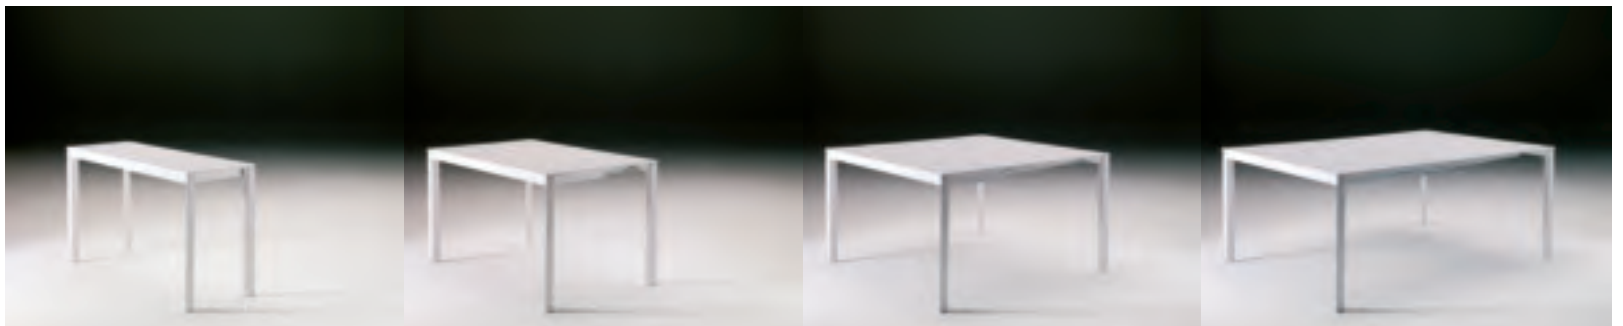

Consolle T026 VOILÀ Structure MT92 Top PZ98

FOLD OUT FURNITURE – Clever space solutions

HOBART: Phone: 0499 883 400

Email: info@foldoutfurniture.com.au

MELBOURNE: Phone: 0499 999 931

Email: info.vic@foldoutfurniture.com.au

WEBSITE: www.foldoutfurniture.com.au

FACEBOOK: www.facebook.com/foldoutfurniture