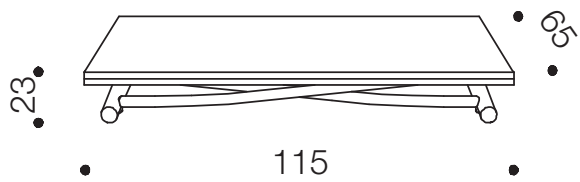

MONDIAL CR

4-6 POSTI / 4-6 SEATS