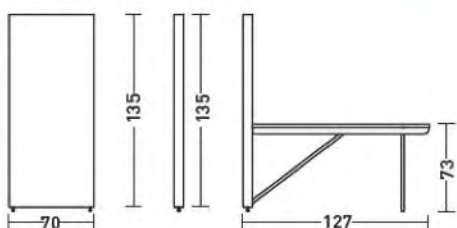

# TAVOLO BATA

TAVOLO BATA

TAVOLO BATA S

TAVOLO BATA M

DAY

**FOLD OUT FURNITURE - Clever space solutions**

Melbourne: 0499 99 9931

Email: [info.vic@foldoutfurniture.com.au](mailto:info.vic@foldoutfurniture.com.au)