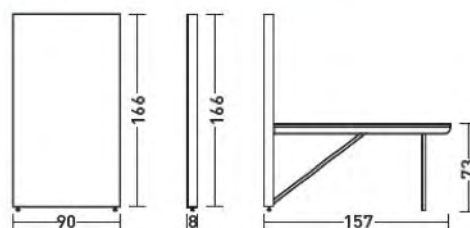

# TAVOLO BATA

TAVOLO BATA

TAVOLO BATA S

TAVOLO BATA M

DAY

**FOLD OUT FURNITURE - Clever space solutions**

Melbourne: 0499 99 9931

Email: [info.vic@foldoutfurniture.com.au](mailto:info.vic@foldoutfurniture.com.au)