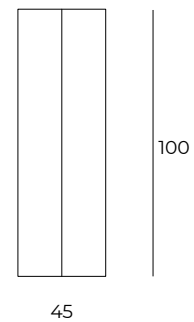

# Maxima

• TRANSFORMABLE CONSOLE

*Extendable console with telescopic metal mechanism. Structure, top (19mm), central leg and extensions in eco wood. Equipped with five external extensions and central swivel leg for open mechanism support. Equipped with wheels for easy movement.*

*design: Studio Pizeta*

89/133/177/221/265x100 H.75

45x100 H.75

4x - 12x

**FOLD OUT FURNITURE – Clever space solutions**

**HOBART:** Phone: 0499 883 400      **Email:** info@foldoutfurniture.com.au  
**MELBOURNE:** Phone: 0499 999 931      **Email:** info.vic@foldoutfurniture.com.au  
**WEBSITE:** www.foldoutfurniture.com.au      **FACEBOOK:** www.facebook.com/foldoutfurniture