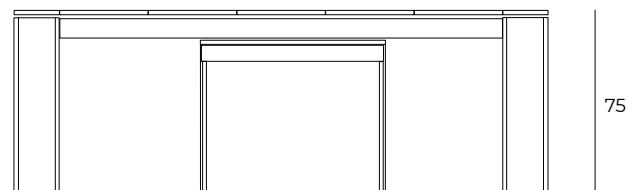

# Maxima

• TRANSFORMABLE CONSOLE

*Extendable console with telescopic metal mechanism. Structure, top (19mm), central leg and extensions in eco wood. Equipped with five external extensions and central swivel leg for open mechanism support. Equipped with wheels for easy movement.*

*design: Studio Pizeta*

89/133/177/221/265x100 H.75

45x100 H.75

4x - 12x

**FOLD OUT FURNITURE – Clever space solutions**

**HOBART:** Phone: 0499 883 400      **Email:** info@foldoutfurniture.com.au  
**MELBOURNE:** Phone: 0499 999 931      **Email:** info.vic@foldoutfurniture.com.au  
**WEBSITE:** www.foldoutfurniture.com.au      **FACEBOOK:** www.facebook.com/foldoutfurniture