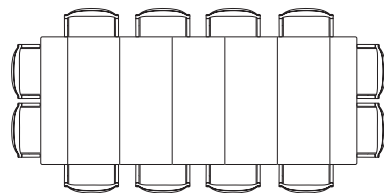

# Maxima

• TRANSFORMABLE CONSOLE

*Extendable console with telescopic metal mechanism. Structure, top (19mm), central leg and extensions in eco wood. Equipped with five external extensions and central swivel leg for open mechanism support. Equipped with wheels for easy movement.*

*design: Studio Pizeta*

89/133/177/221/265x100 H.75

45x100 H.75

4x - 12x

**FOLD OUT FURNITURE – Clever space solutions**

**HOBART:** Phone: 0499 883 400      **Email:** info@foldoutfurniture.com.au  
**MELBOURNE:** Phone: 0499 999 931      **Email:** info.vic@foldoutfurniture.com.au  
**WEBSITE:** www.foldoutfurniture.com.au      **FACEBOOK:** www.facebook.com/foldoutfurniture