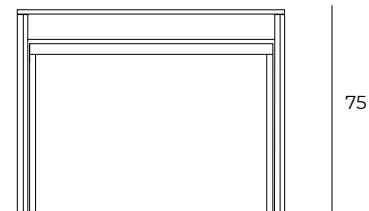

# Maxima

• TRANSFORMABLE CONSOLE

*Extendable console with telescopic metal mechanism. Structure, top (19mm), central leg and extensions in eco wood. Equipped with five external extensions and central swivel leg for open mechanism support. Equipped with wheels for easy movement.*

*design: Studio Pizeta*

89/133/177/221/265x100 H.75

45x100 H.75

4x - 12x

**FOLD OUT FURNITURE – Clever space solutions**

**HOBART:** Phone: 0499 883 400      **Email:** info@foldoutfurniture.com.au  
**MELBOURNE:** Phone: 0499 999 931      **Email:** info.vic@foldoutfurniture.com.au  
**WEBSITE:** www.foldoutfurniture.com.au      **FACEBOOK:** www.facebook.com/foldoutfurniture