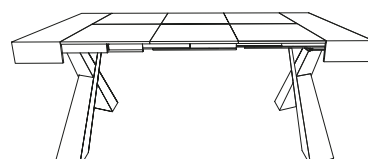

4YOU

Design element that hides great performances.

Console suitable for any space in the house with its limited footprint, it can become a dining table to accommodate to 10 people.

Its patented system, with aluminum guides, accommodates up to three folding extensions that remain completely hidden.

The painted metal base is characterized by a design with a strong personality.

Design Giulio Manzoni

• 75,5

• 110 •

• 48,5/93,5/138,5/183,5 •

Consolle T024 4YOU Structure MT98 Top PW91

**FOLD OUT FURNITURE – Clever space solutions**