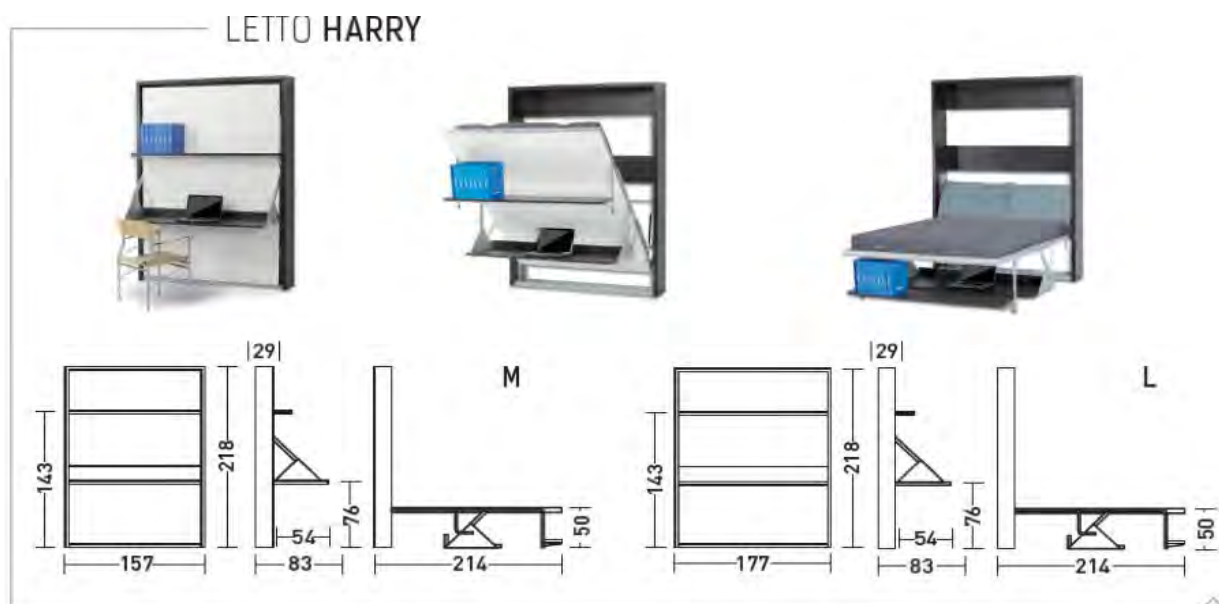

Guarda il video
Watch video

F FOLD
OUT
urniture

LETTO HARRY

HARRY is a transformable wallbed system which provides a bed, a writing desk and a shelf. Without having to move anything from the desk or the shelf, you can open and use the bed. The melamine structure and front panel are available in a range of colours. The metal frame is in an embossed aluminium color, and the wooden slat base provides for a comfortable sleep and mattress aeration. Available in the following sizes: HARRY M Double bed size, 145x205cm HARRY L Queen bed size, 165 x205. N.B. Wall fastening mandatory.